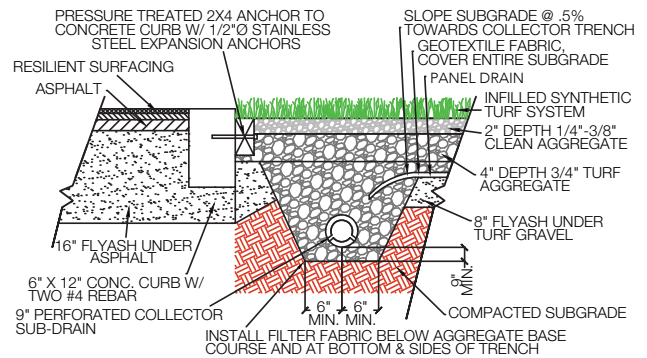

SOFTLAWN

SELECT FESCUE

SoftLawn® Select Fescue is a quality landscape product with our mini diamond yarn system. It contains a polyethylene texturized thatch and the construction is well balanced with pile height and weight. The design results in a very soft feel. SoftLawn® products can be used for landscapes, putting green fringes, playgrounds and pet areas.

CURB

NAILER BOARD

It is the policy of Synthetic Turf International to continuously improve their line of products. Therefore, Synthetic Turf International reserves the right to change, modify or discontinue systems, specifications and accessories of all products at any time without notice or obligation to purchaser. These are standard specifications subject to manufacturing tolerances and consumer requests.