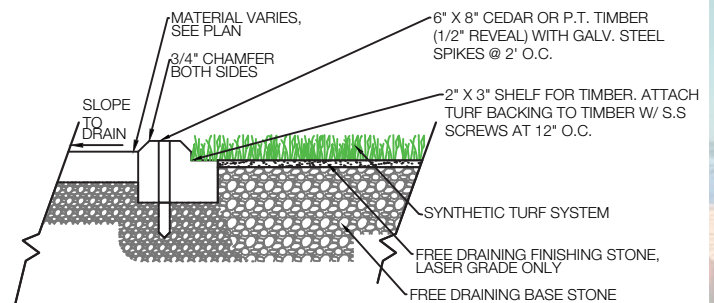

SOFTLAWN

SELECT FESCUE

SoftLawn® Select Fescue is a quality landscape product with our mini diamond yarn system. It contains a polyethylene texturized thatch and the construction is well balanced with pile height and weight. The design results in a very soft feel. SoftLawn® products can be used for landscapes, putting green fringes, playgrounds and pet areas.

CURB

NAILER BOARD

It is the policy of Synthetic Turf International to continuously improve their line of products. Therefore, Synthetic Turf International reserves the right to change, modify or discontinue systems, specifications and accessories of all products at any time without notice or obligation to purchaser. These are standard specifications subject to manufacturing tolerances and consumer requests.