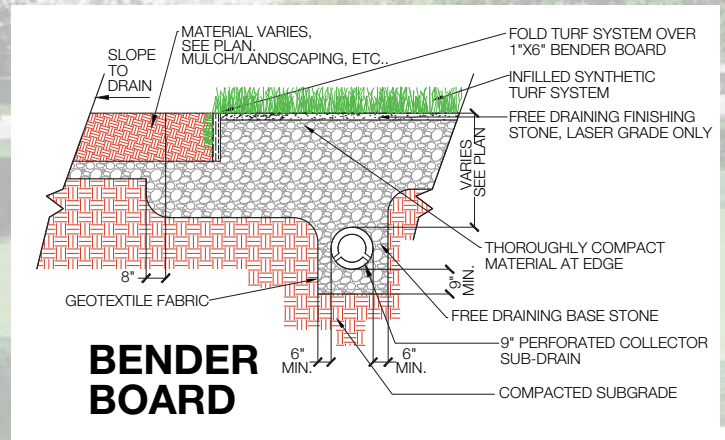

NP45

BENEFITS

The NP45 is one of the best texturized nylon putting surfaces on the market. Second only to its higher quality counterparts, NP50 and NP55, this product offers natural roll and realistic speeds for a true putting experience. This turf performs best with the high end ceramic infill offered by Synthetic Turf International, but NP45 can also be used without infill, which makes it an ideal indoor/portable putting surface. When will it be time for you to Experience A Greener World and a better golf game?