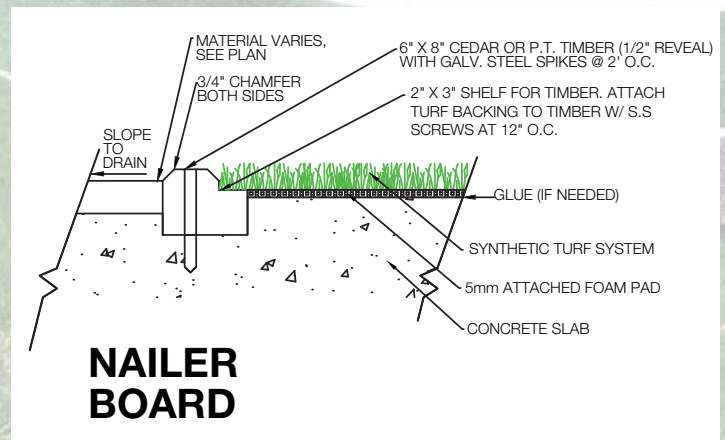

NP45

BENEFITS

The NP45 is one of the best texturized nylon putting surfaces on the market. Second only to its higher quality counterparts, NP50 and NP55, this product offers natural roll and realistic speeds for a true putting experience. This turf performs best with the high end ceramic infill offered by Synthetic Turf International, but NP45 can also be used without infill, which makes it an ideal indoor/portable putting surface. When will it be time for you to Experience A Greener World and a better golf game?