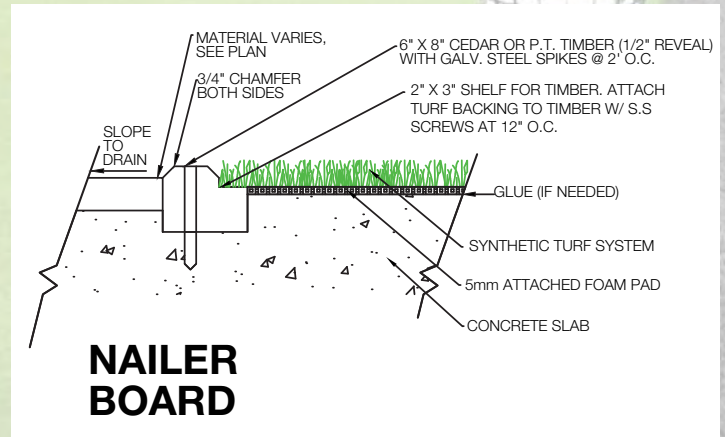

It is the policy of Synthetic Turf International to continuously improve their line of products. Therefore, Synthetic Turf International reserves the right to change, modify or discontinue systems, specifications and accessories of all products at any time without notice or obligation to purchaser. These are standard specifications subject to manufacturing tolerances and consumer requests.