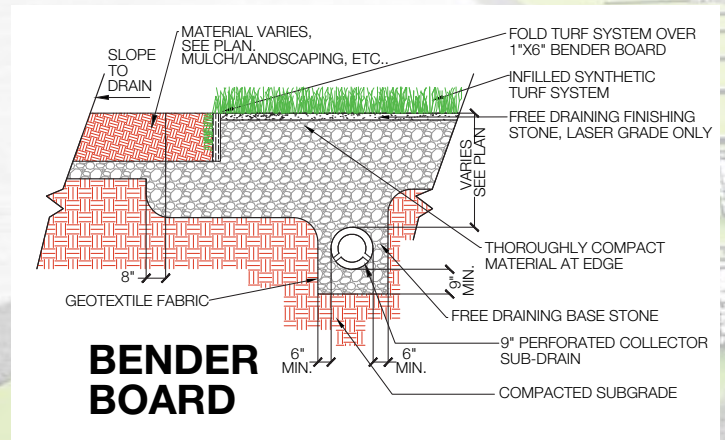

Tee Lines and Hitting Mats

PROPERTY

- Primary Yarn Polymer
- Yarn Cross Section
- Standard Colors
- UV Stabilized
- Fabric Construction
- Primary Backing
- Coating Type(s)
- Perforations
- Recommended Infill
- Pile Height
- Total Weight
- ISO 9001 Quality Assured
- Roll Width

DESCRIPTION

- Nylon; Polypropylene
- Texturized Nylon; Texturized Polypropylene
- Garden Pine
- Yes
- Cross-Stitched
- Dual layered woven polypropylene
- SilverBack™ Polyurethane
- No
- N/A
- 1 1/8"
- 142 oz.
- Yes
- 12 ft.

ADVANTAGES

- Holds a real tee
- Allows for a true natural swing
- Provides a divot feel with no club bounce
- Used by PGA professionals, teachers, tour players and numerous top rated facilities
- Drastically improves your golf game
- Allows for practice and play year round
- Saves your grass and your money
- Available in mats and full tee lines

BENEFITS

The EZtee® Hybrid Plus+ features a non-infilled high grade polypropylene/nylon blended yarn system designed for heavy traffic tee lines, hitting mats, and extended use golf ranges. This product holds a real tee and allows players to hit all clubs, from a wedge to a driver and is used by many of the top golf courses around the world. EZtee® Hybrid Plus+ does not replace your natural grass, but instead gives the grass time to heal properly. When will you Experience A Greener World and a better golf facility?