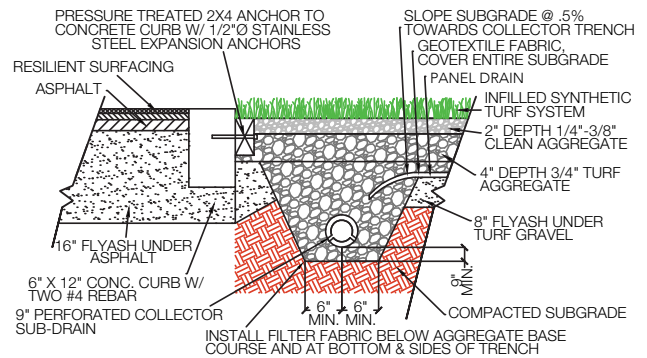

## SELECT FESCUE

SoftLawn® Select Fescue is a quality landscape product with our mini diamond yarn system. It contains a polyethylene texturized thatch and the construction is well balanced with pile height and weight. The design results in a very soft feel. SoftLawn® products can be used for landscapes, putting green fringes, playgrounds and pet areas.