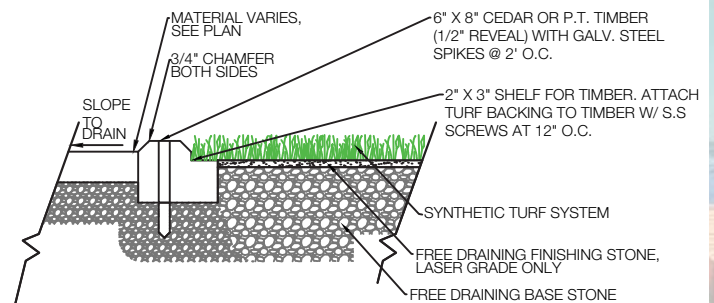

NAILER BOARD

It is the policy of Synthetic Turf International to continuously improve their line of products. Therefore, Synthetic Turf International reserves the right to change, modify or discontinue systems, specifications and accessories of all products at any time without notice or obligation to purchaser. These are standard specifications subject to manufacturing tolerances and consumer requests.